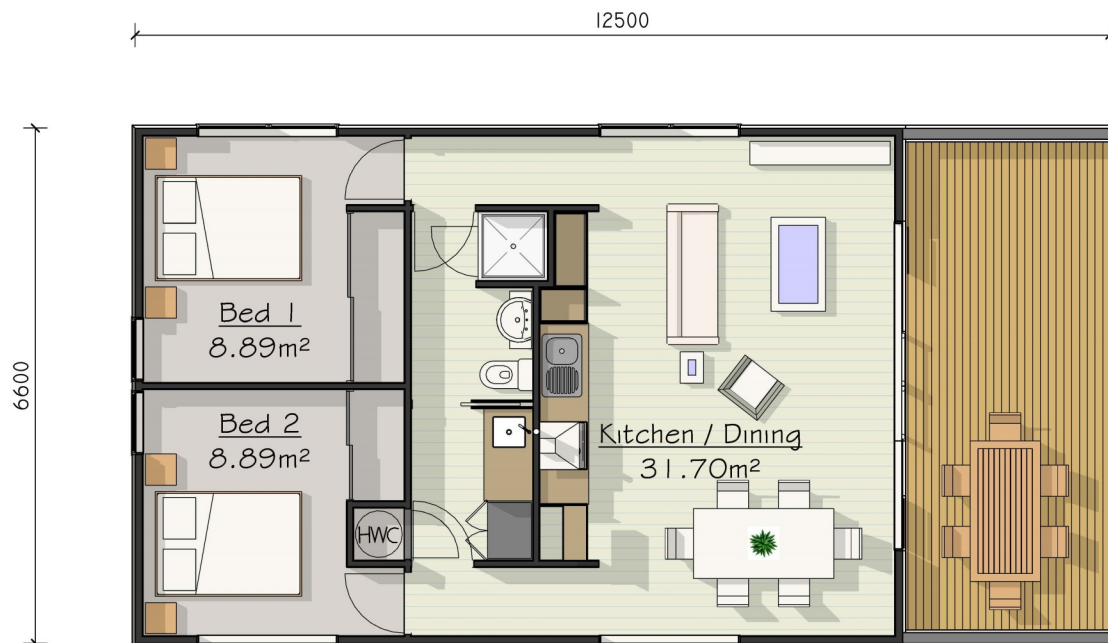

Vista 65, Drury

65 m², 2 bedroom, 1 bathroom, 1 living/dining/kitchen

- Colorsteel Maxx roof
- Very high wind zone
- Smeg kitchen appliances
- Fully decorated with Resene paint to exterior and interior
- Carpet in bedrooms and vinyl planking in living/bathroom/laundry areas