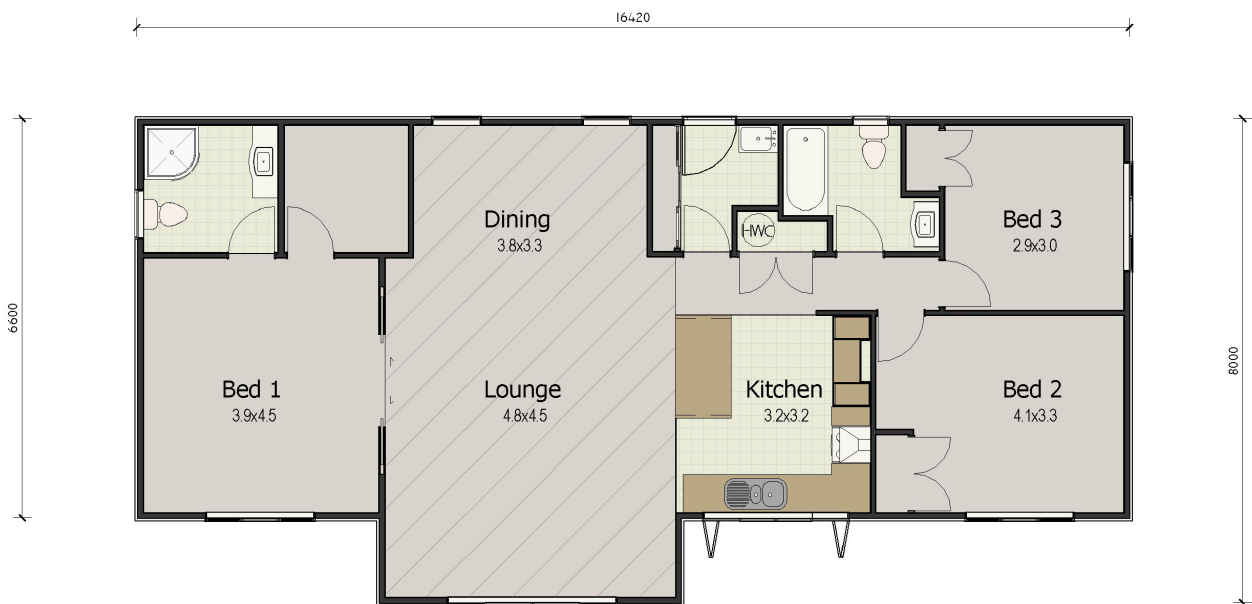

## Raglan

3 Bedroom, 2 Bathroom, 1 Living/Dining, 115.4 m<sup>2</sup>

Lie in bed at night and listen to the waves from one of your three bedrooms.

The Raglan is designed for spaciousness and includes a master bedroom with ensuite and walk-in wardrobe.

A central kitchen/dining and lounge area creates a seamless relationship between indoor and outdoor living.