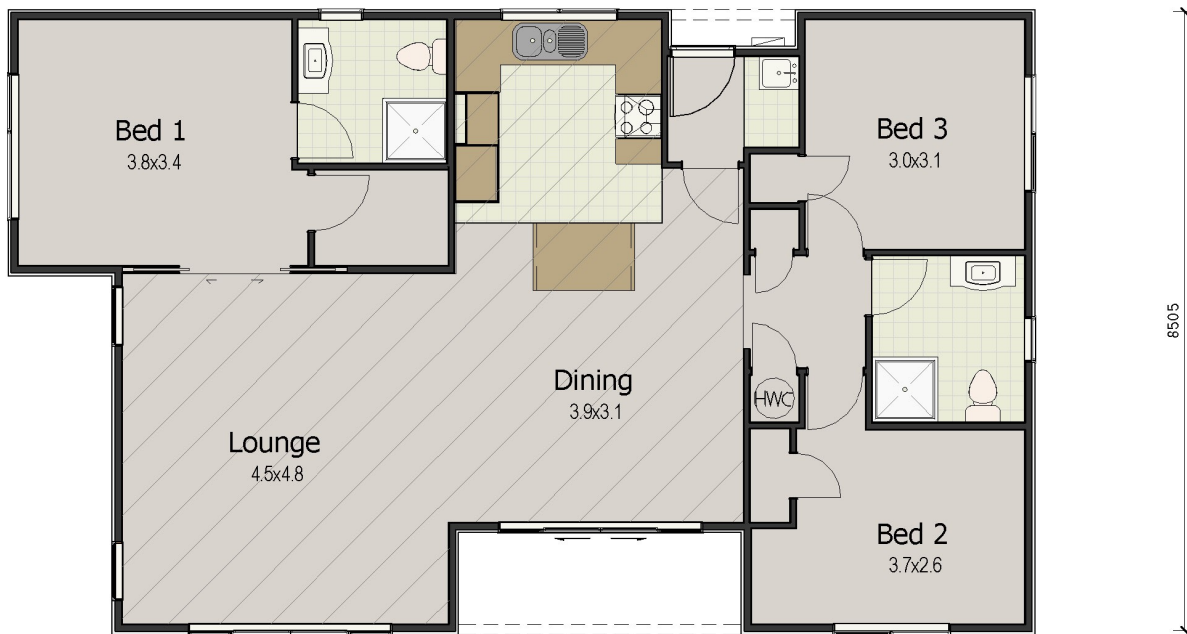

coastal classic

by KEITH HAY HOMES

Kaiaua

3 Bedroom, 2 Bathroom, 1 Living/Dining, 105.9 m²

Equally at home in the country or by the beach, this smart design includes many features you would expect in a much larger home.

The Kaiaua plan features a central kitchen with island unit, two bathrooms and a large living area. The lounge and dining areas both have sliding doors which could open onto a deck or garden.