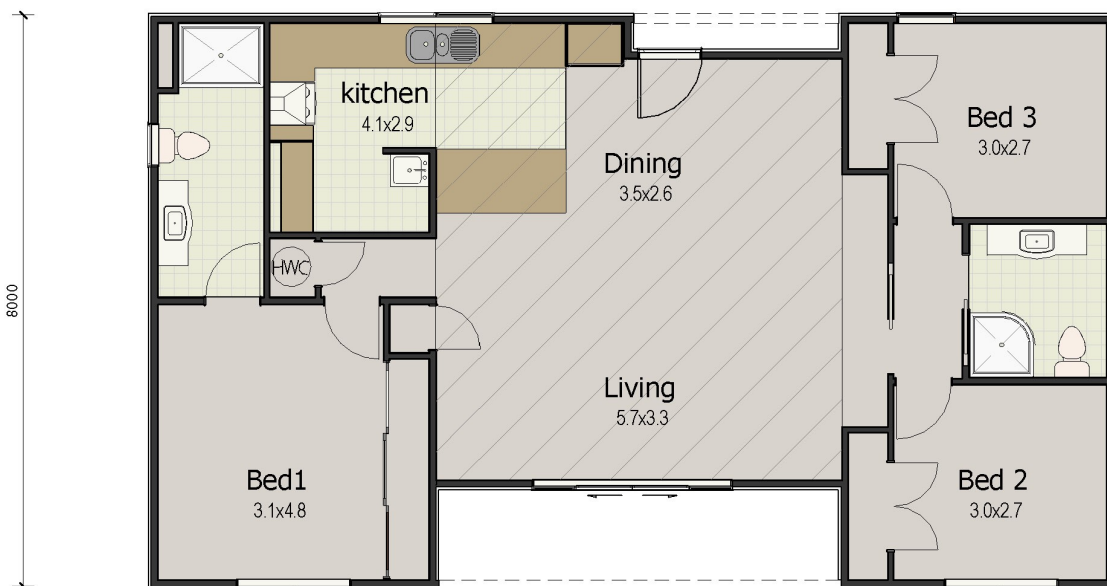

coastal classic

by KEITH HAY HOMES

Muriwai

3 Bedroom, 2 Bathroom, 1 Living/Dining, 98.6 m²

Put away the laptop and turn up the music, the Muriwai is perfect for relaxing and entertaining. The lounge/dining area is the hub of this home flowing into an entertainer's kitchen. Enjoy indoor/outdoor living through the glass sliding doors at the front of the living area.

The master bedroom features an ensuite and with two additional bedrooms, there's room for house guests too.