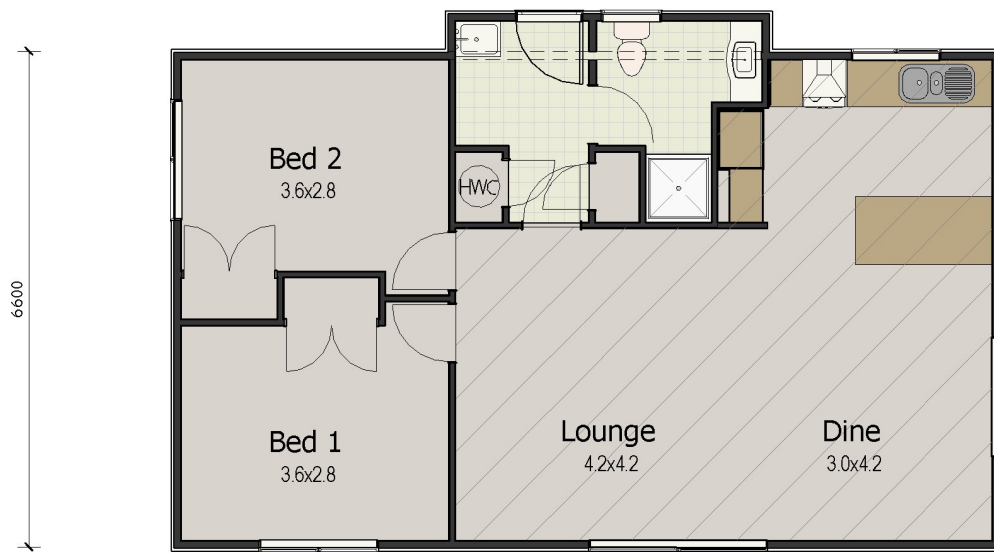

## Matauri

2 Bedroom, 1 Bathroom, 1 Living/Dining, 75.4 m<sup>2</sup>

The Matauri will transport you back to the days when life was simple. Ideal as a beachside retreat, weekender, recreational rental or minor dwelling on an established property, this is the quintessential lock-up-and-leave Kiwi bach.

This is a practical, low maintenance, two bedroom home featuring open-plan kitchen and living areas.